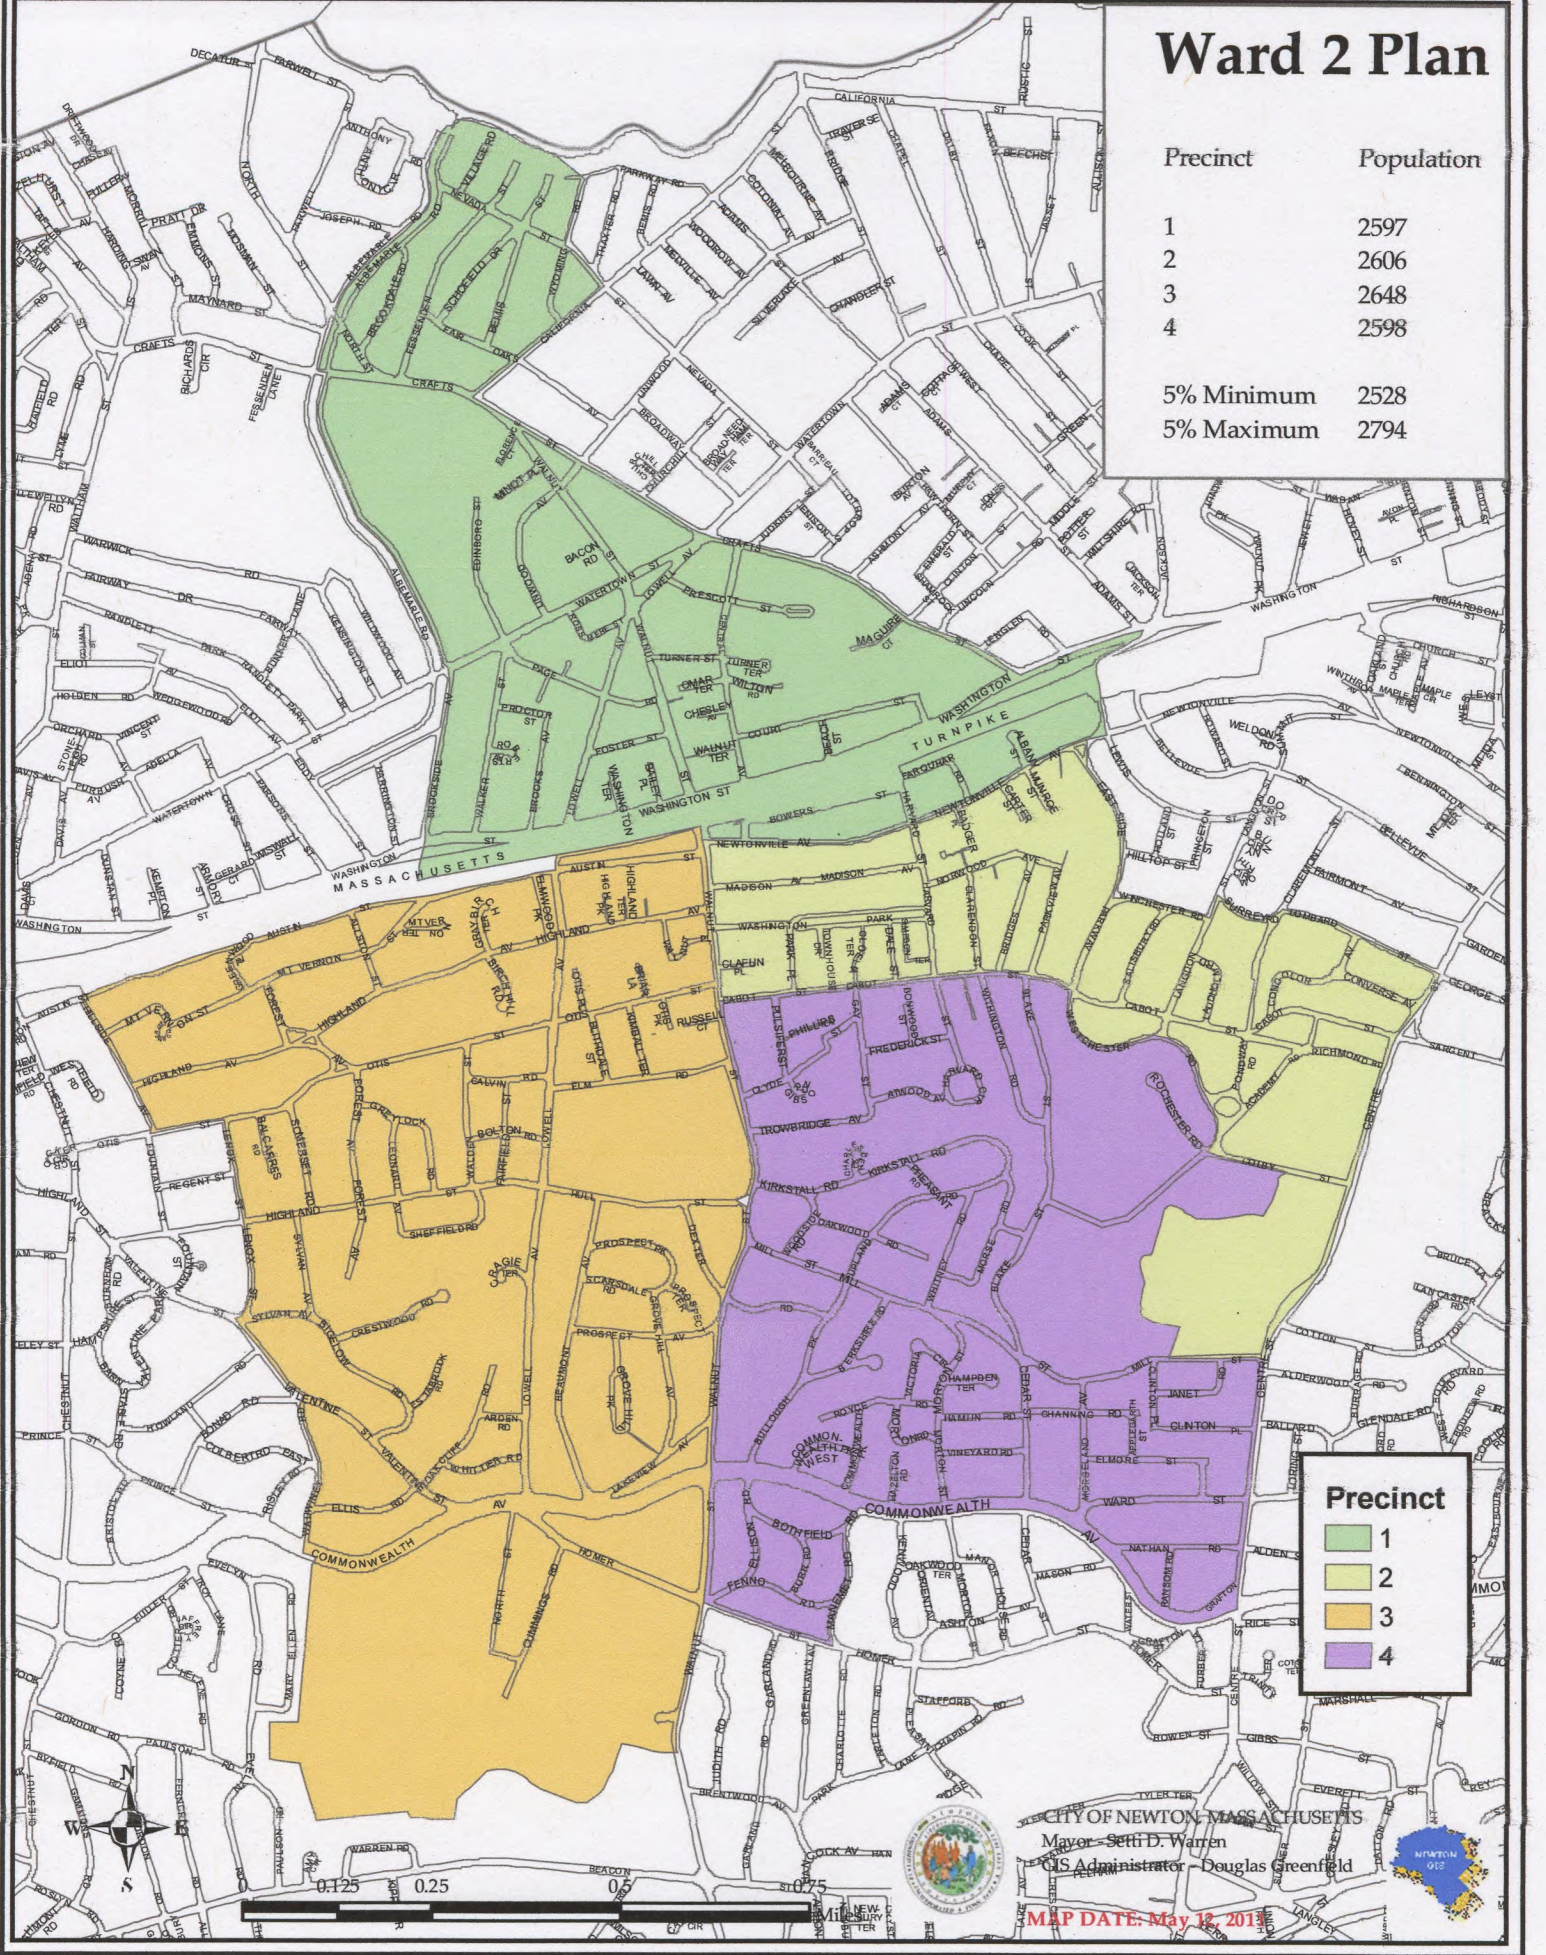

# Ward 2 Plan

Precinct	Population
1	2597
2	2606
3	2648
4	2598
5% Minimum	2528
5% Maximum	2794

**Precinct**

- 1
- 2
- 3
- 4

CITY OF NEWTON, MASSACHUSETTS  
 Mayor - Setti D. Warren  
 GIS Administrator - Douglas Greenfield

MAP DATE: May 12, 2011