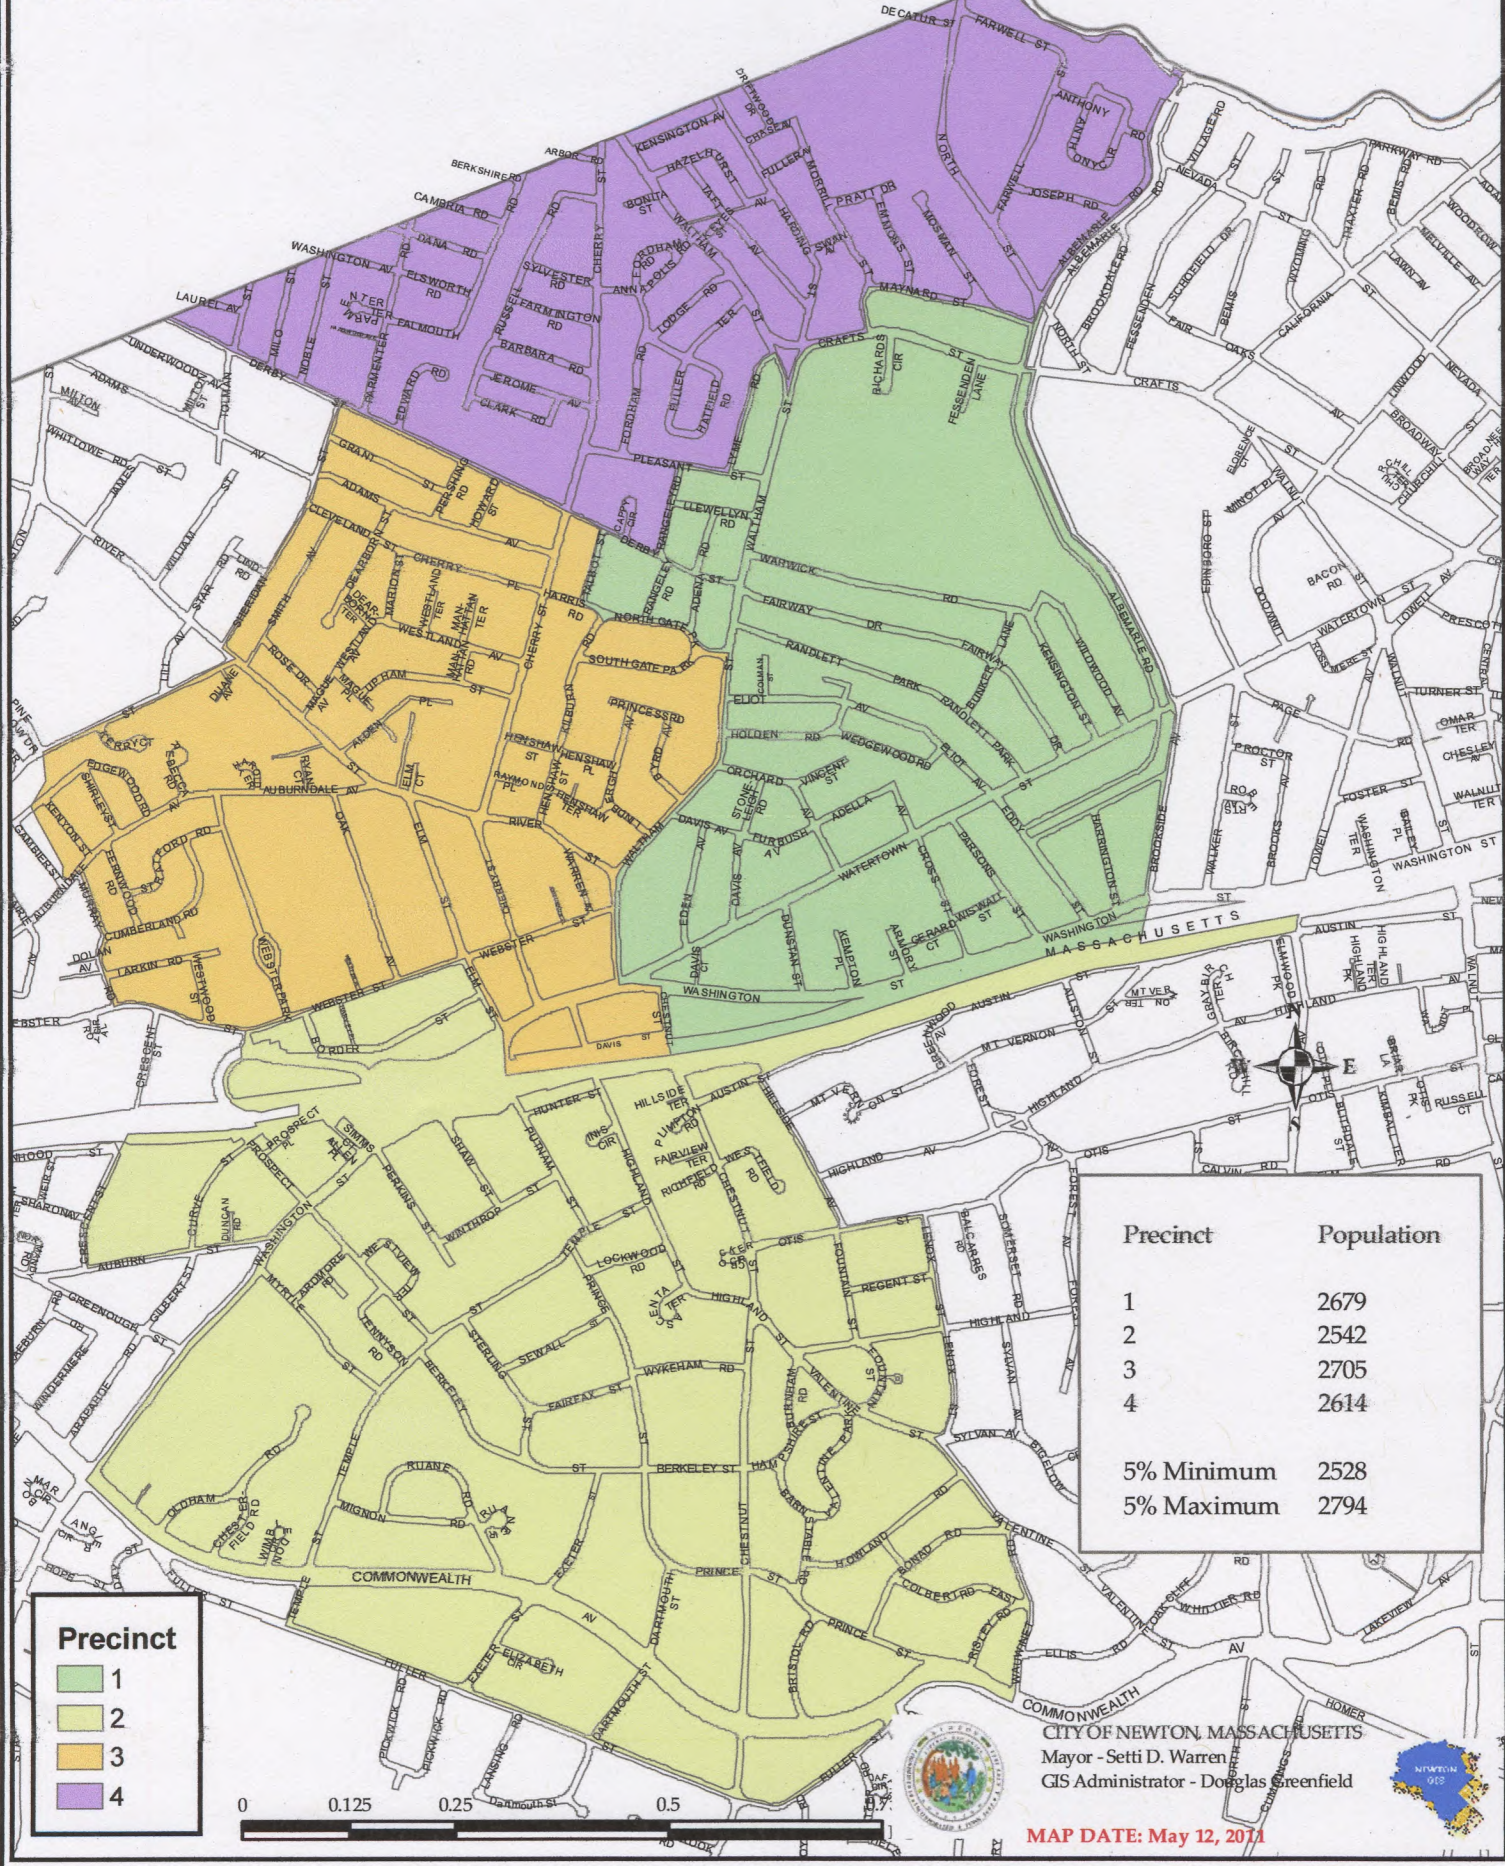

Ward 3 Plan

Precinct	Population
1	2679
2	2542
3	2705
4	2614
5% Minimum	2528
5% Maximum	2794

Precinct

- 1
- 2
- 3
- 4

CITY OF NEWTON, MASSACHUSETTS
 Mayor - Setti D. Warren
 GIS Administrator - Douglas Greenfield

MAP DATE: May 12, 2011