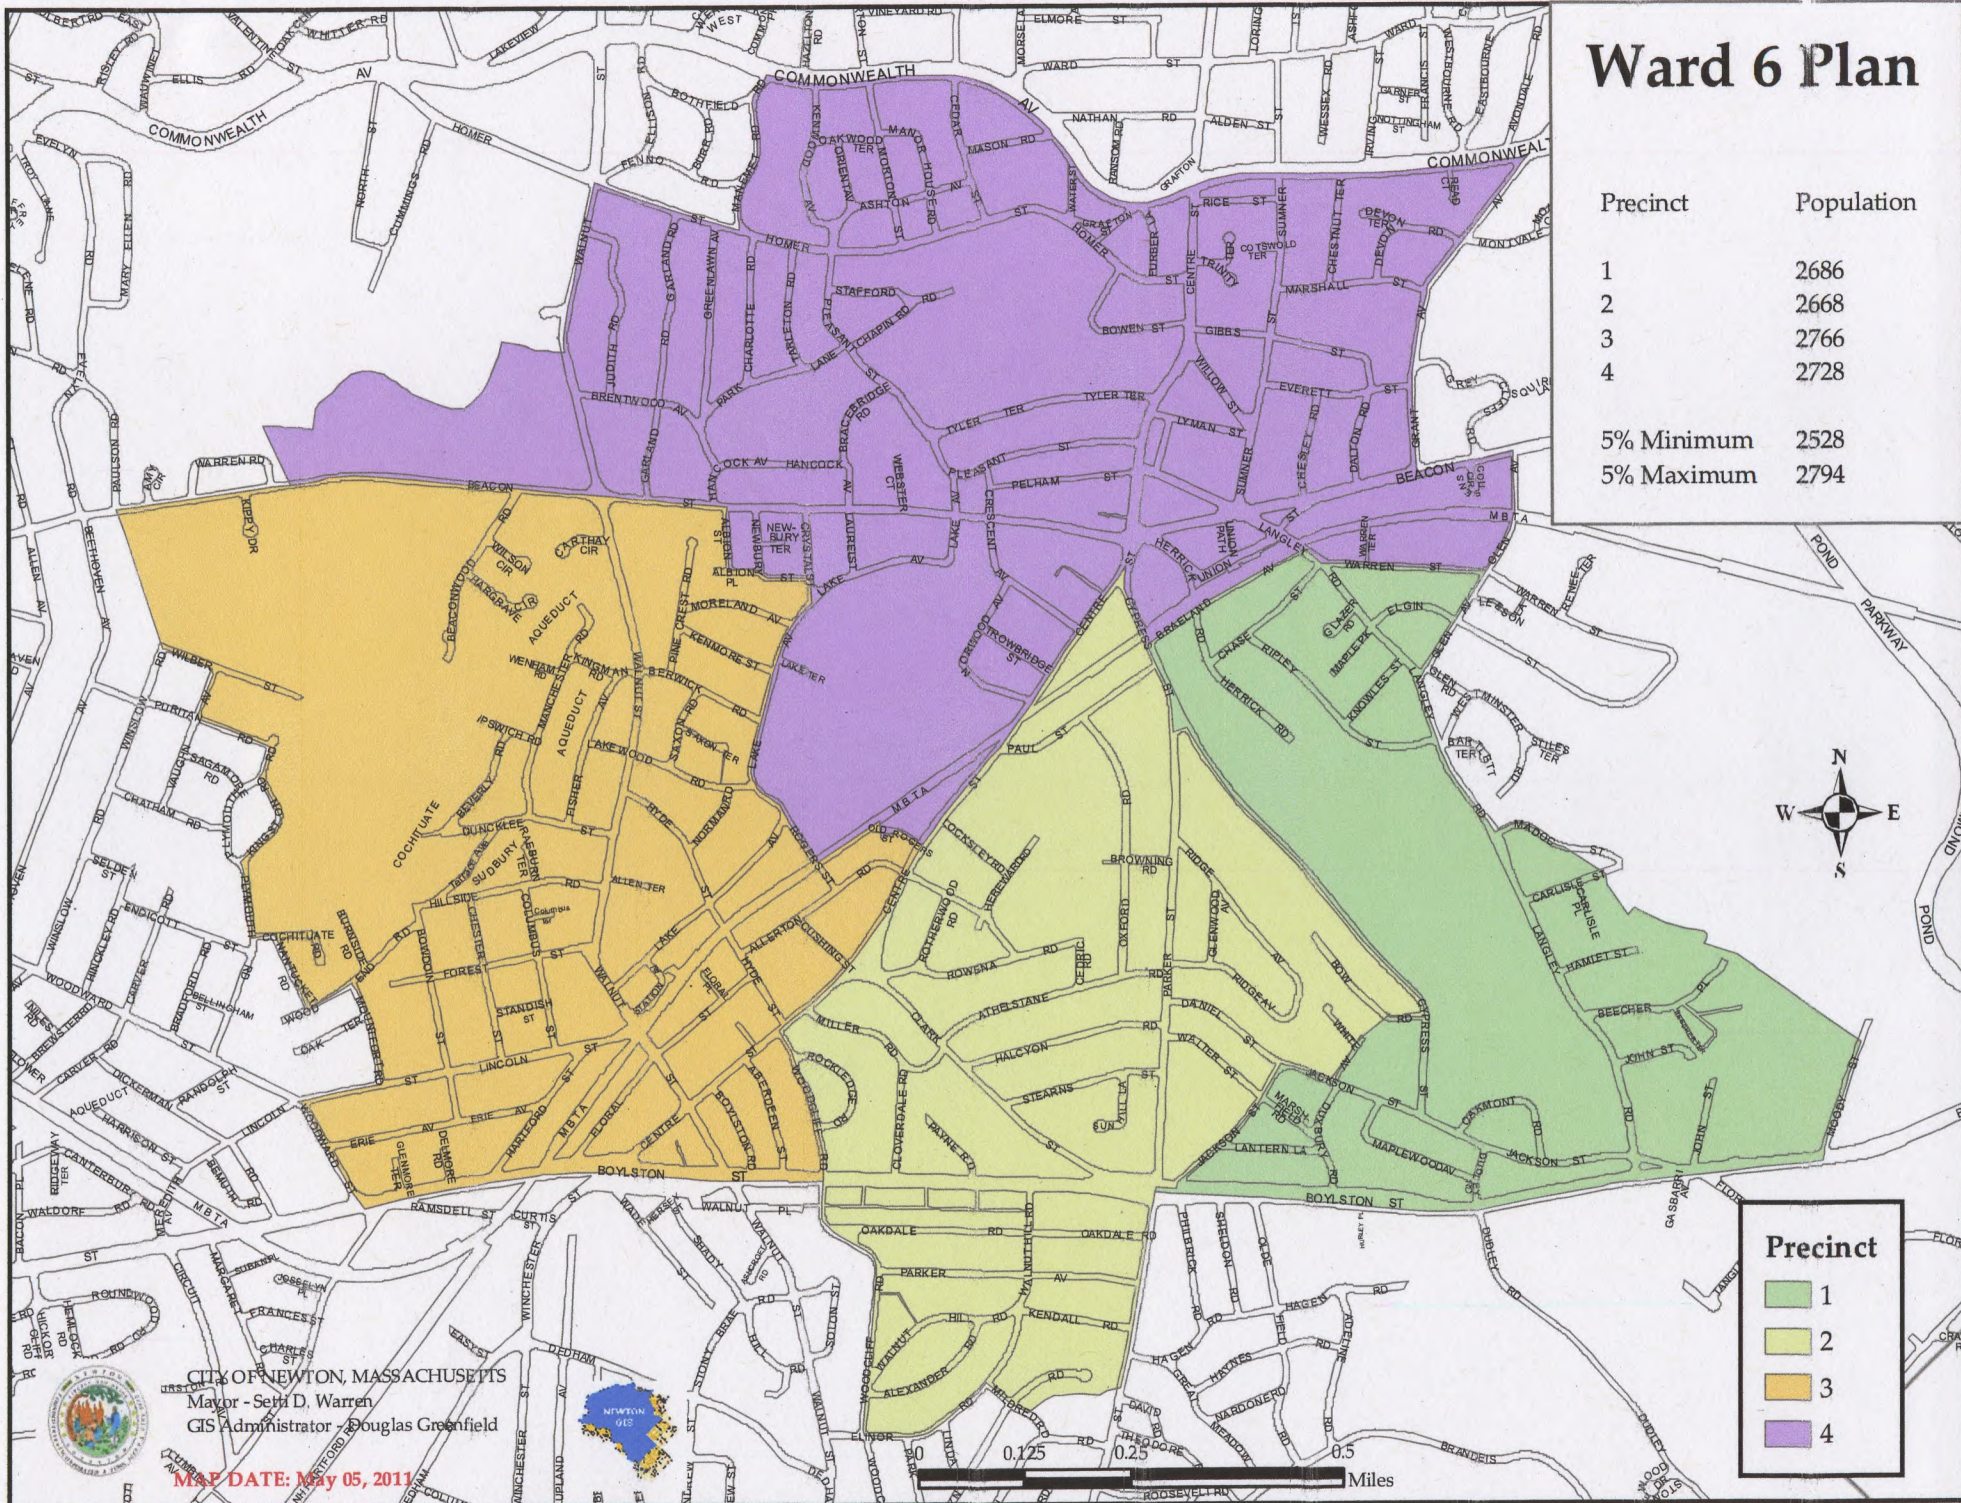

# Ward 6 Plan

Precinct	Population
1	2686
2	2668
3	2766
4	2728
5% Minimum	2528
5% Maximum	2794

CITY OF NEWTON, MASSACHUSETTS  
 Mayor - Seth D. Warren  
 GIS Administrator - Douglas Greenfield

MAP DATE: May 05, 2011

**Precinct**

- 1
- 2
- 3
- 4